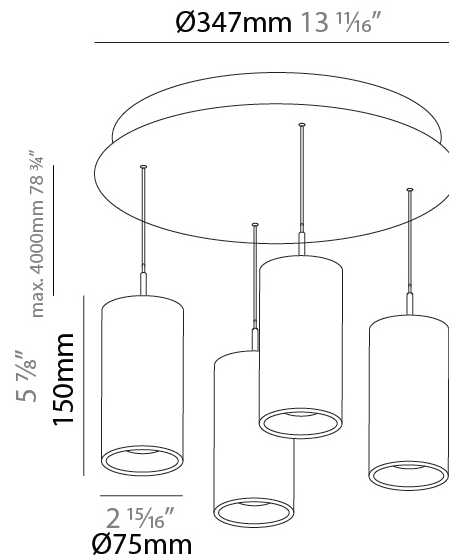

GENERAL

Series: G-Mini Round
Subseries: G-Mini Round Hangover
Brand: Prolight
Division: Architectural
Mounting Type: Suspension
Mounting Location: Ceiling
Subcategory: Spots

PHYSICAL

Shape: Cylinder
Diameter (mm): 75
Diameter (in): 2 ¹⁵/₁₆
Length (mm): 1200
Length (in): 47 ¹/₄
Height (mm): 150
Height (in): 5 ⁷/₈
Light Distribution: Direct
Diffuser: Shine Ring - NOR / OPL / YEL / ORA / RED / BLU / GRN
Fixture Finish: SSR / BKV / CWI / CRY / HAB / UFT / ITA / RUA / FTG / MYG / LOD / PUS / FRO / FUP / KIA / POP / BLS / SPG / MEY / GOH / GUM / CHC / COM / ABZ / JAG / OBR / MOS / ROR
Accent Finish: NOF / COP / MIR / SSS
Fixture Material: Extruded Aluminum / Steel
Cable Details: 2,000mm/78 3/4" / 4,000mm/157 1/2" - Cable, Black, Green, Orange, Red, White

ELECTRICAL

Lamp Type: LED (Zhaga Standard)
Input Wattage (W): 38
Total Output Wattage (W): 34.5
Dimming: Non-Dimmable
Driver Included: Yes
Driver Location: Integrated
Driver Type: Constant Current - Universal
Driver Class: Class 2
Input Voltage (V): 120 - 277

LED

Color Temperature (°K): 2700 / 3000 / 3500 / 4000
Max. Delivered Lumen (lm): Max 3171
Nominal Lumen (lm): Max 4231
CRI: >90 CRI
Lamp Life (hrs): 50000

OPTICAL

Beam Angle: 6 / 22 / 38

RATINGS AND CERTIFICATIONS

Certified By: Certified for North American Standards
IP rating: IP20